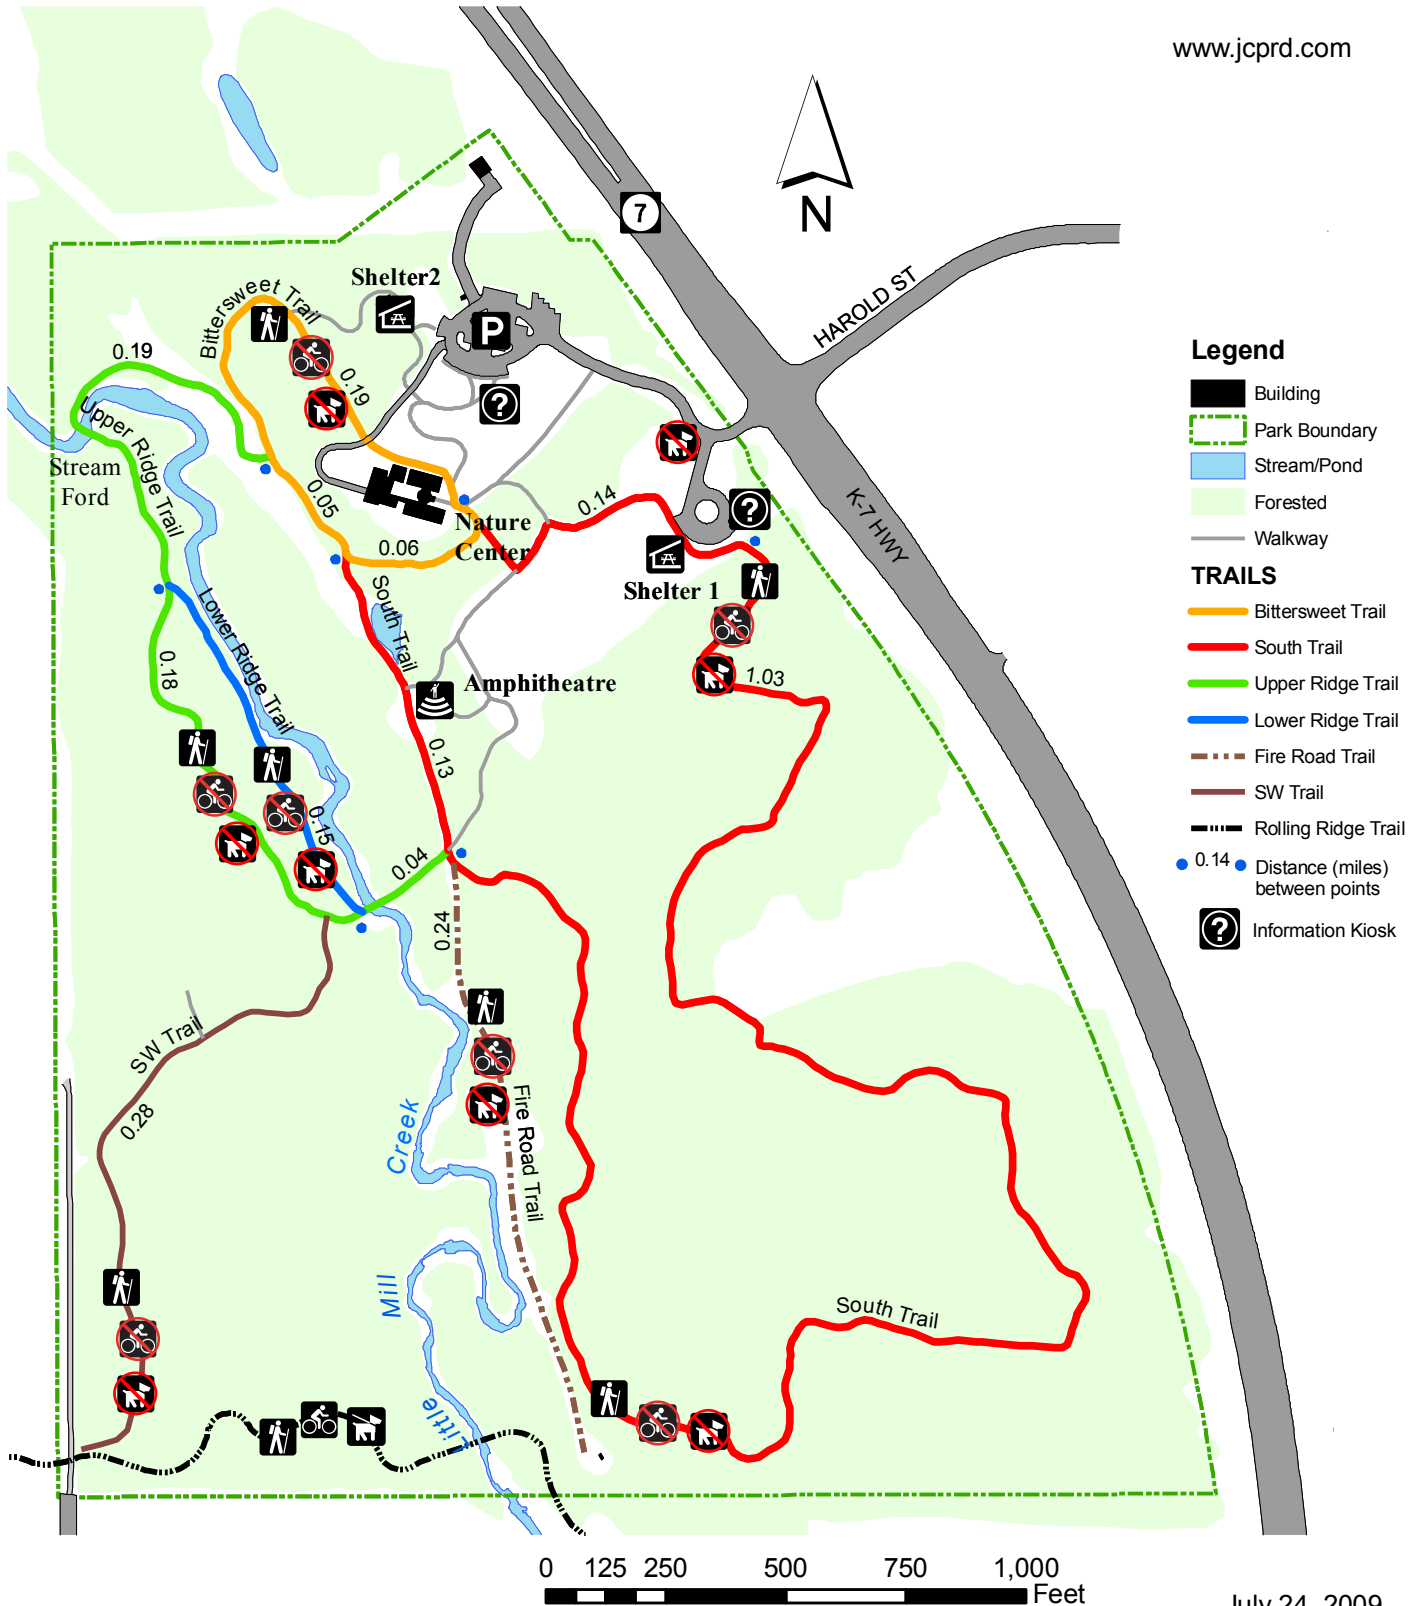

ERNIE MILLER
NATURE CENTER

ERNIE MILLER PARK

909 N Highway 7, Olathe, Kansas
(913) 764-7759

JOHNSON COUNTY
PARK & RECREATION
DISTRICT

www.jcprd.com

July 24, 2009